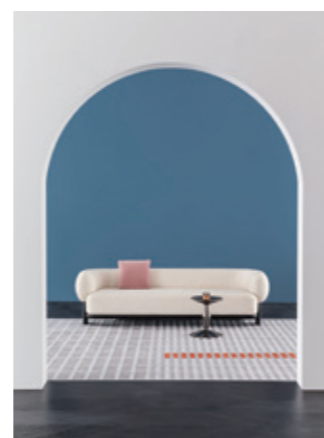

2017

CLARA 花瓣餐桌荣获 2017 年尖峰设计奖等多项大奖提名，独特而优雅的造型彰显工艺。

同年，HC28 提出全新广告语“诗意生活”。

CLARA dining table launched with many award nominations. “Poetic Living” became the brands slogan.